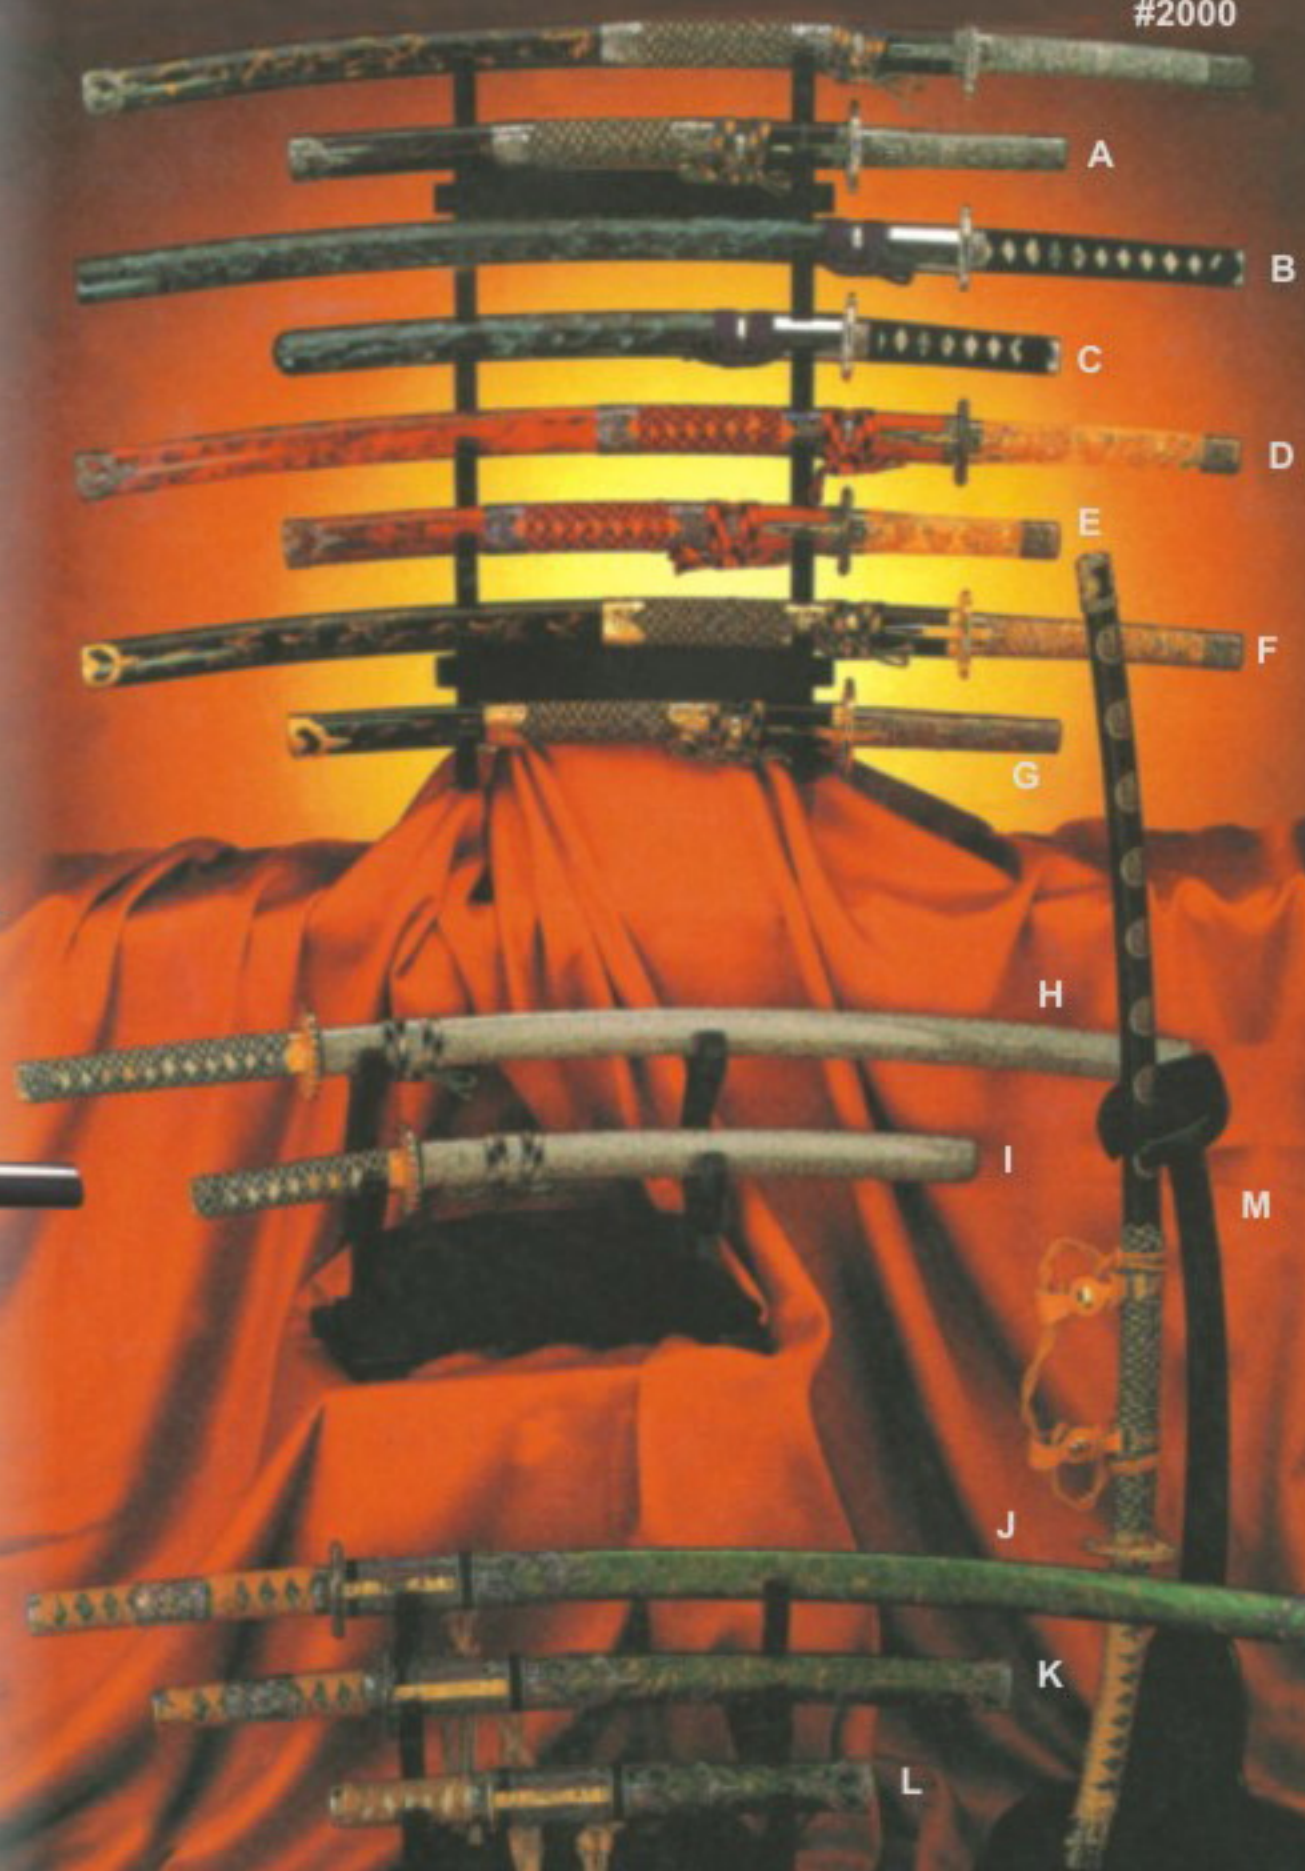

A

B

C

D

E

F

G

H

I

M

J

K

L