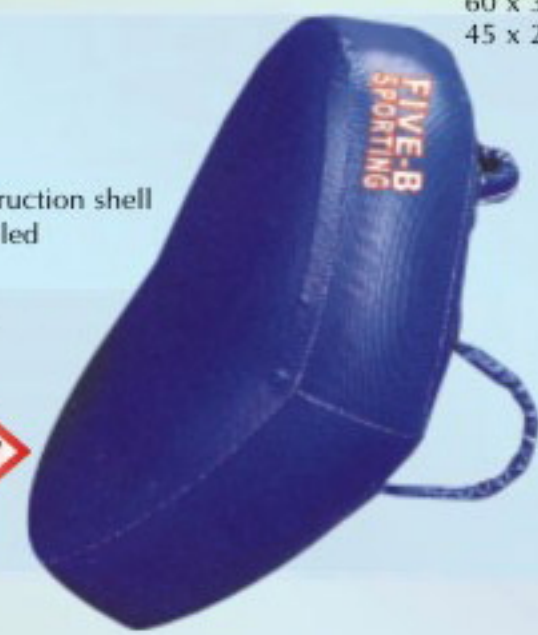

Kicking Shields
Strong durable synthetic leather construction shell
High density shock absorbent foam filled
Colors: as per customer requirements
Ref #FBG-06-77

05-77