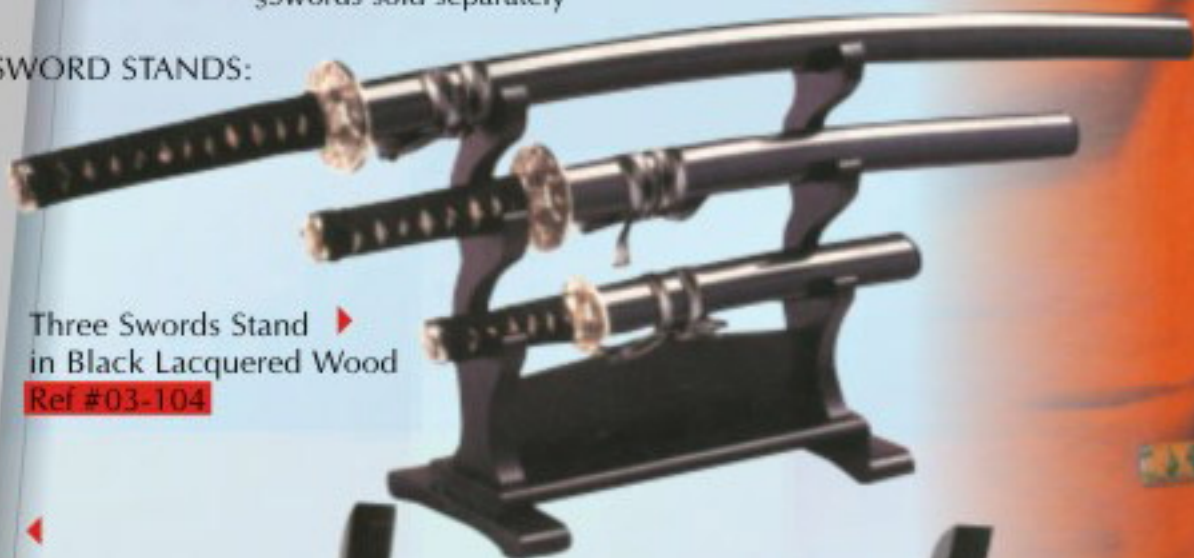

SWORD STANDS: