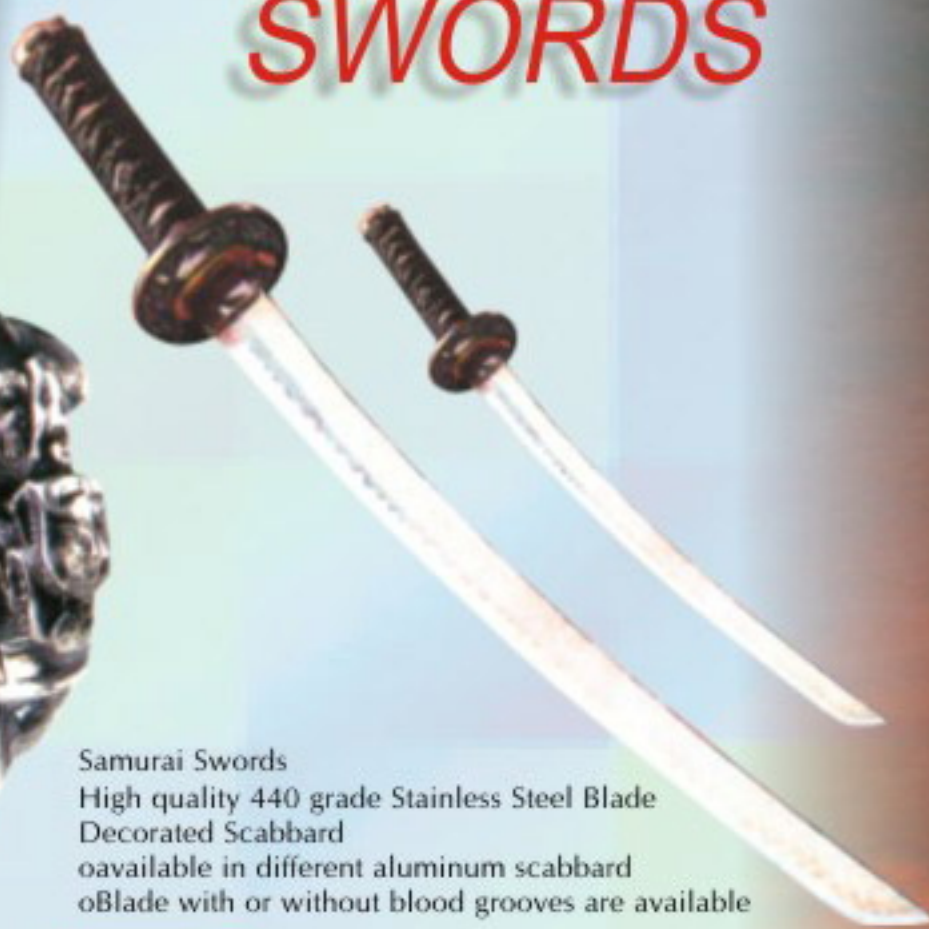

SWORDS

#2000