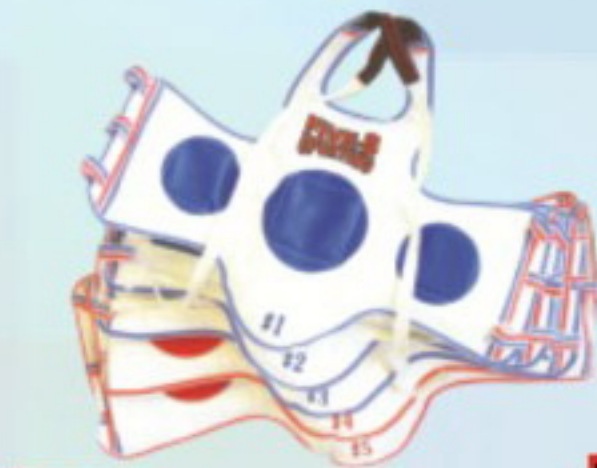

9982 FBG

Chest guard made of PU inside high density foam padding.
Color Available: Red / Blue