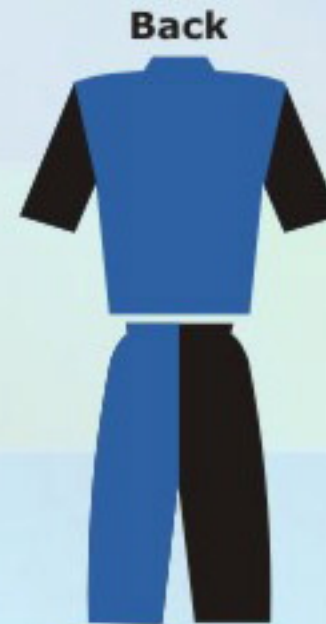

# TEAM UNIFORMS (TOPS & PANTS)

55% Cotton / 45 % Polyester  
Elastic Waistband Pants

210-BBL

**210-BBL**

V-Neck Tops & Pants  
Two Colors Contrast  
Black/Blue

210-BGO

**210-BGO**

V-Neck Tops & Pants  
Two Colors Contrast  
Black/Gold