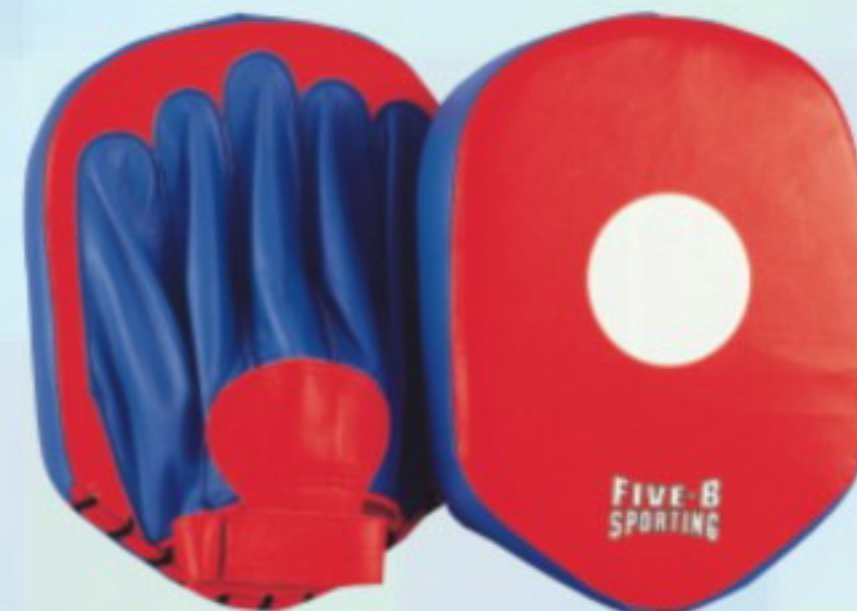

# FOCUS MITTS & PADS

9962

**9962 FBG**

Focus mitt made of cowhide leather with special high density foam padding  
COLOR Available: Red / Black  
Size: Universal

9963

**9963 FBG**

Focus pad made of cowhide leather with special high density foam padding  
COLOR Available: Any  
Size: Large