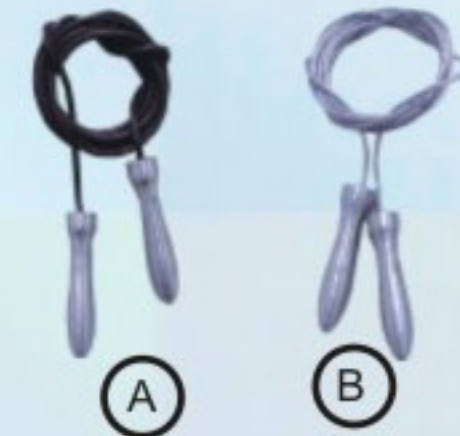

#FBG 08-107

Metal Handels
Precision Ball Bearing