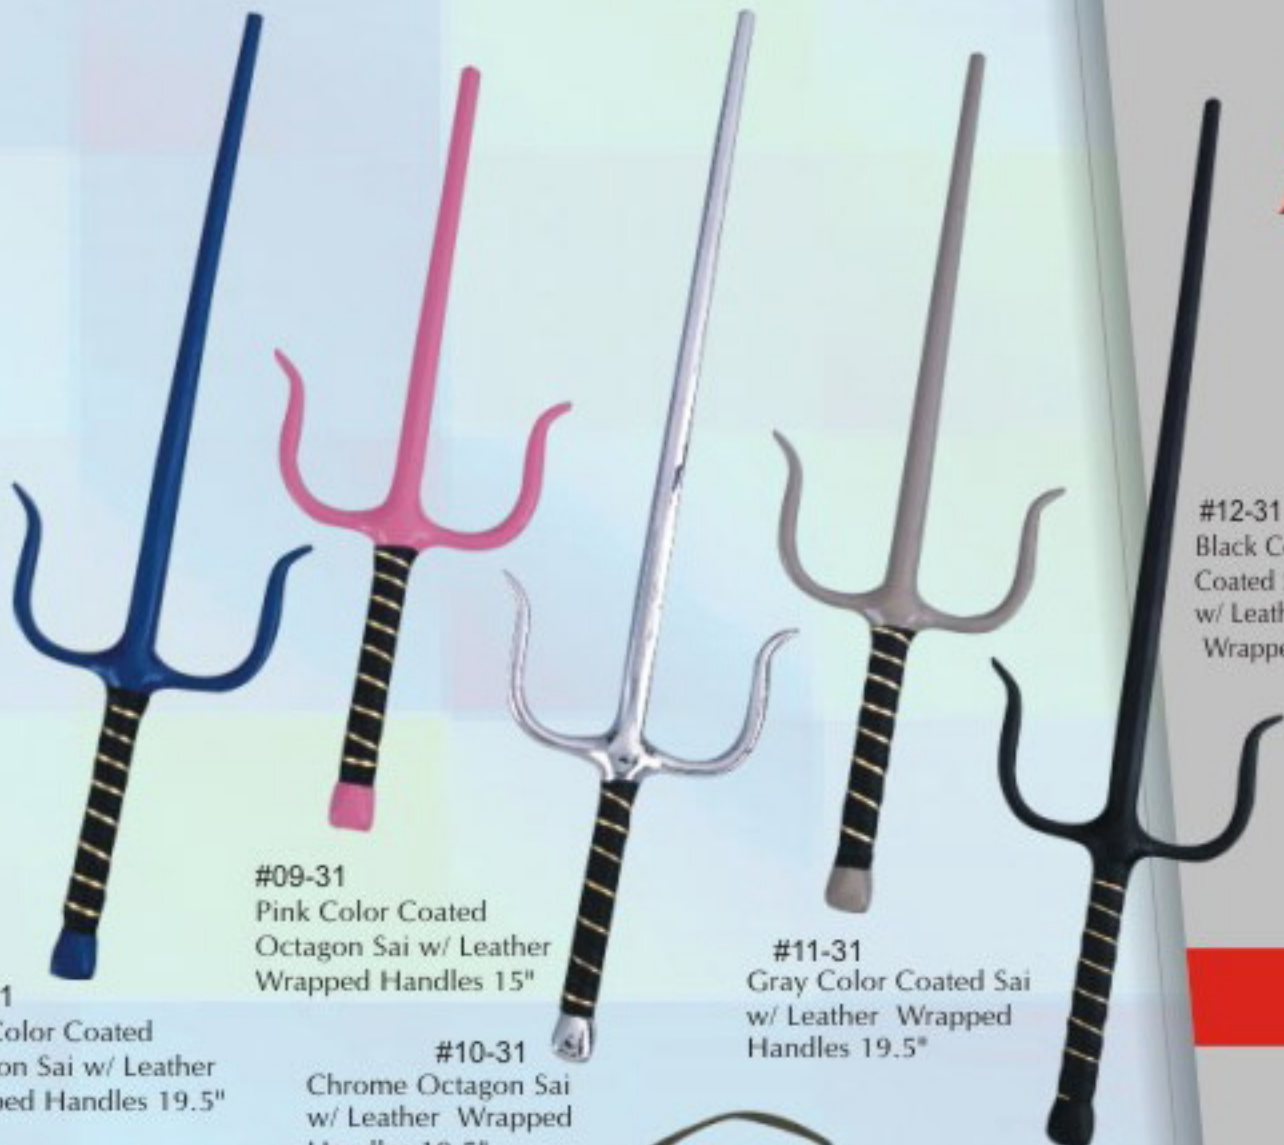

# WOODEN WEAPONS

#01-31

#02-31

#03-31

Baton 22"  
w/ Handgrip & Rope

Baton 22"  
w/ Handgrip

#07-31  
Wing Tsun  
Wooden Dummy

#08-31  
Blue Color Coated  
Octagon Sai w/ Leather  
Wrapped Handles 19.5"