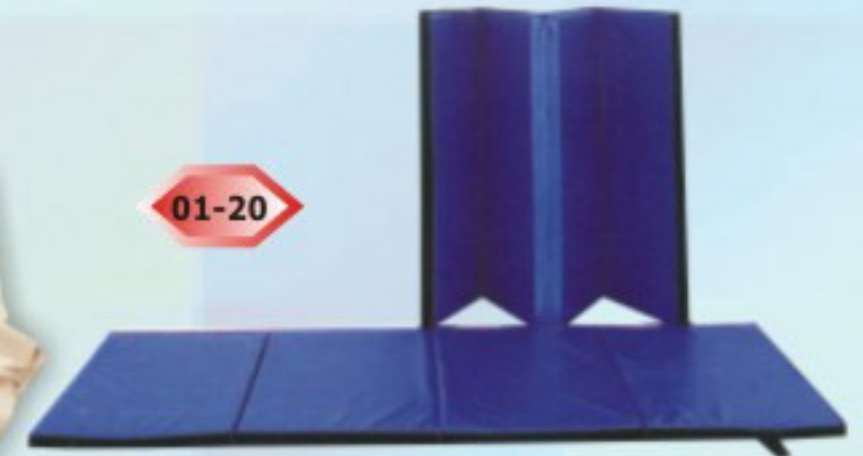

0068

UNB

0069

UNB

0070

UNB

01-20

Judo Mat  
Made of 2" thick density foam covered with extra heavy-duty synthetic material  
Folds away easily into four sections  
2" Velcro at all sides  
Sizes: 4' x 8' x 2" thick  
Colors: Blue Black